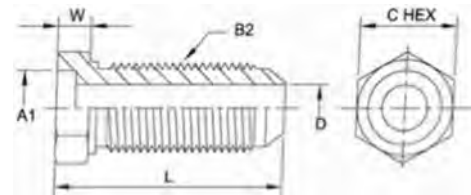

Tube Fittings & Adapters

Bore-FP Straight 0405 Series

C-012

PART NO. SIZE	TUBE O.D.	A1 BORE	A2 NPTT	L LGTH	C HEX
0405-04-02	1/4	0.256	1/8-27	0.640	0.562
0405-06-04	3/8	0.381	1/4-18	0.843	0.750
0405-06-06	3/8	0.381	3/8-18	0.906	0.875
0405-08-06	1/2	0.506	3/8-18	0.906	0.875
0405-12-12	3/4	0.757	3/4-14	1.203	1.375
0405-16-16	1	1.007	1-11-1/2	1.437	1.625
0405-20-20	1-1/4	1.258	1-1/4-11-1/2	1.531	2.000

Bore-MJ Bulkhead Straight 0406 Series

PART NO. SIZE	TUBE O.D.	A1 BORE	B2 THREAD	O DRILL	L LGTH	W WIDTH	C HEX
0406-08-08	1/2	0.506	3/4-16	0.391	1.845	0.375	1.000
0406-12-12	3/4	0.757	1-1/16-12	0.609	2.300	0.500	1.375
0406-16-16	1	1.007	1-5/16-12	0.844	2.300	0.500	1.625