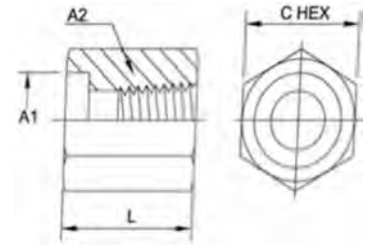

Tube Fittings & Adapters

Bore-FP Straight 0405 Series

C-012

PART NO. SIZE	TUBE O.D.	A1 BORE	A2 NPTT	L LGTH	C HEX
0405-04-02	1/4	0.256	1/8-27	0.640	0.562
0405-06-04	3/8	0.381	1/4-18	0.843	0.750
0405-06-06	3/8	0.381	3/8-18	0.906	0.875
0405-08-06	1/2	0.506	3/8-18	0.906	0.875
0405-12-12	3/4	0.757	3/4-14	1.203	1.375
0405-16-16	1	1.007	1-11-1/2	1.437	1.625
0405-20-20	1-1/4	1.258	1-1/4-11-1/2	1.531	2.000

Bore-MJ Bulkhead Straight 0406 Series

PART NO. SIZE	TUBE O.D.	A1 BORE	B2 THREAD	O DRILL	L LGTH	W WIDTH	C HEX
0406-08-08	1/2	0.506	3/4-16	0.391	1.845	0.375	1.000
0406-12-12	3/4	0.757	1-1/16-12	0.609	2.300	0.500	1.375
0406-16-16	1	1.007	1-5/16-12	0.844	2.300	0.500	1.625